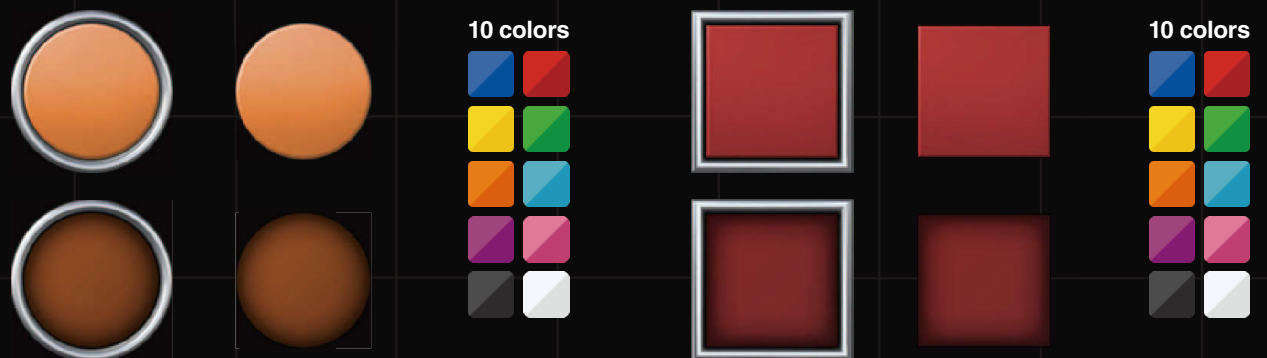

Search By Subject ... FA Control / FA Control Switch Figure C1
Search By Function ... Switch Figure / FA Control Switch Figure C1