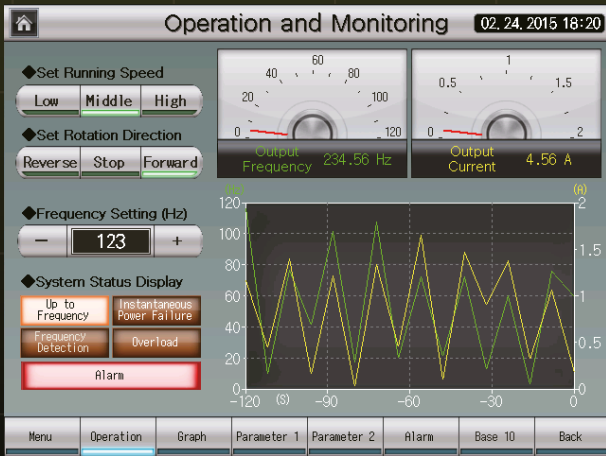

◀<Search By Function>

◀<Search By Subject>

Appendices Screen design examples

You can select parts by themes classified under [Search By Subject], giving different impressions of a screen.

<FA Metallic>

<FA Control>