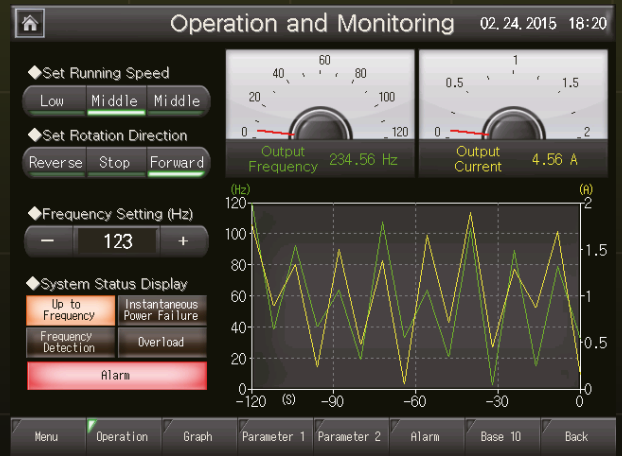

◀<Search By Function>

◀<Search By Subject>

Appendices Screen design examples

You can select parts by themes classified under [Search By Subject], giving different impressions of a screen.

<FA Metallic>

<FA Control>