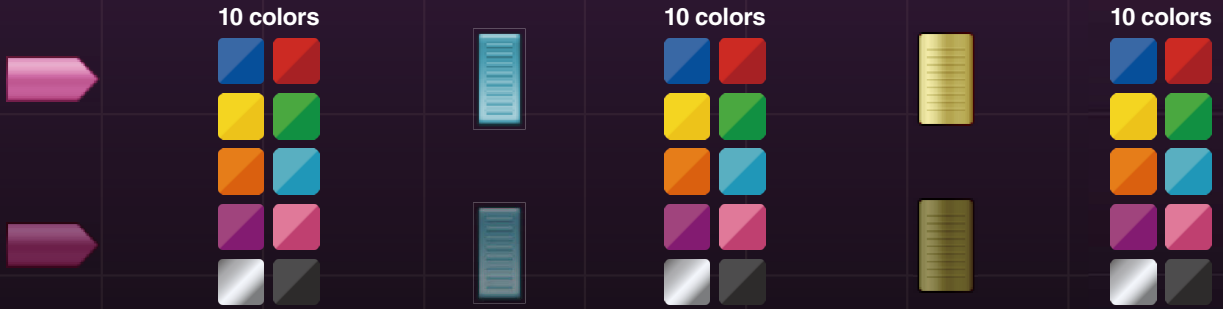

Search By Subject ... Slider / Slider_FA Metal(V)
Search By Function ... Slider / Slider_FA Metal(V)