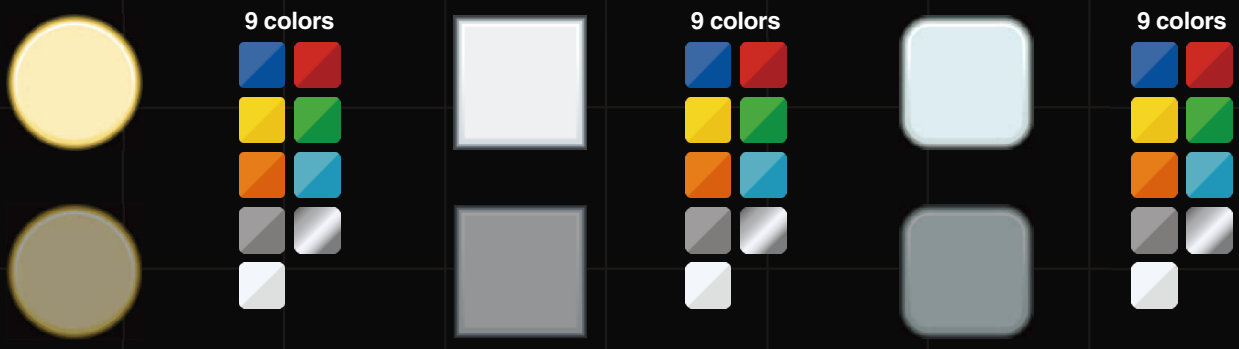

Search By Subject ... Smart / Smart Switch Figure B1
Search By Function ... Switch Figure / Smart Switch Figure B1