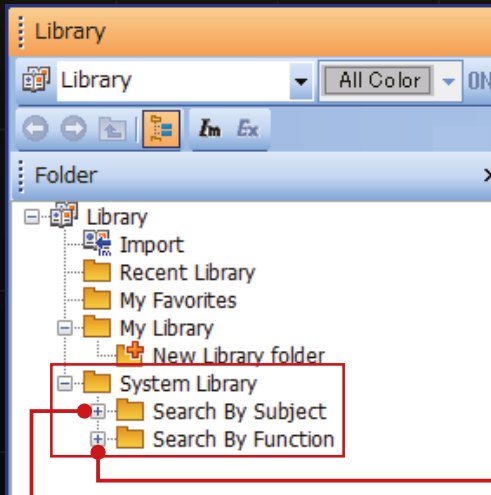

Appendices Parts storage location

Various attractive parts are registered in the "system library" of our screen design software, GT Designer3.

◀ Select

1. 1 [View]
2. 2 [Docking Window]
3. 3 [Library List]

from the menu to display the [Library] window.

The [Library] window is displayable also by clicking the following icon on the toolbar.

◀ Select [Search By Subject] or [Search By Function] under [System Library] to list the registered parts.

◀<Search By Function>

◀<Search By Subject>