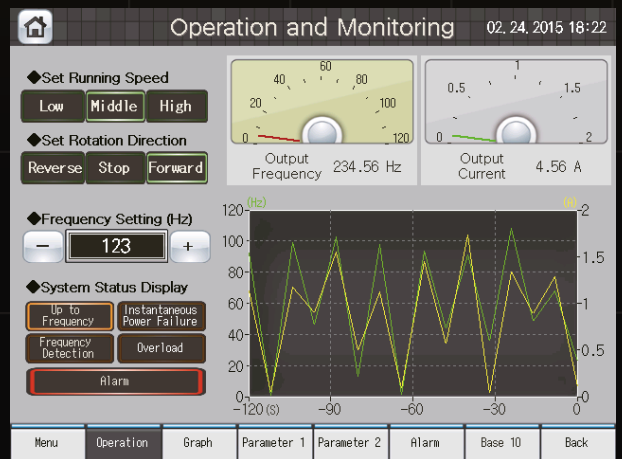

<Smart>

FA Metallic

FA Control

FA Plastic

Smart

Component parts

Keyboard samples

Appendices