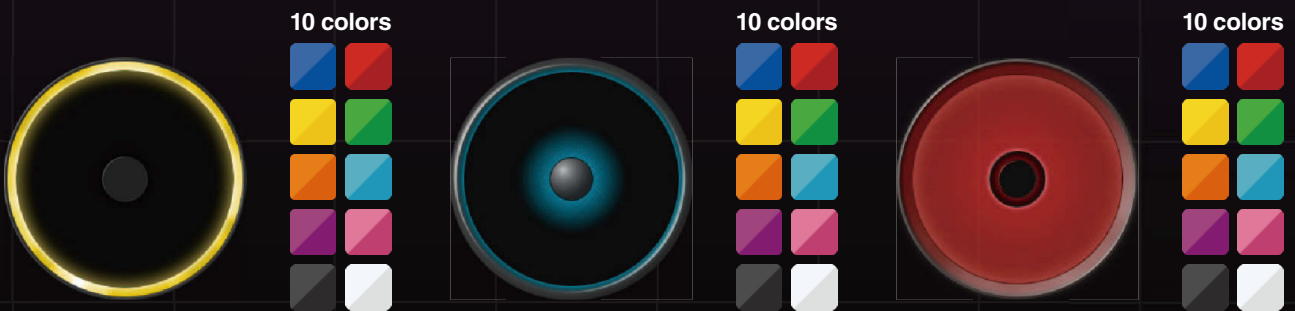

Search By Subject ... Frame / Frame_Meter_Round
Search By Function ... Frame / Frame_Meter_Round

- FA Metallic
- FA Control
- FA Plastic
- Smart
- Component parts
- Keyboard samples
- Appendices