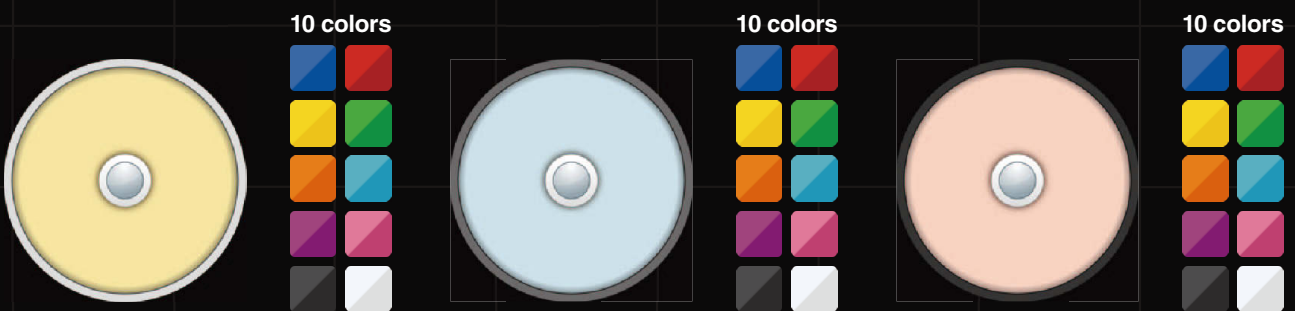

Search By Subject ... Frame / Frame_Meter_Round
Search By Function ... Frame / Frame_Meter_Round

- FA Metallic
- FA Control
- FA Plastic
- Smart
- Component parts
- Keyboard samples
- Appendices