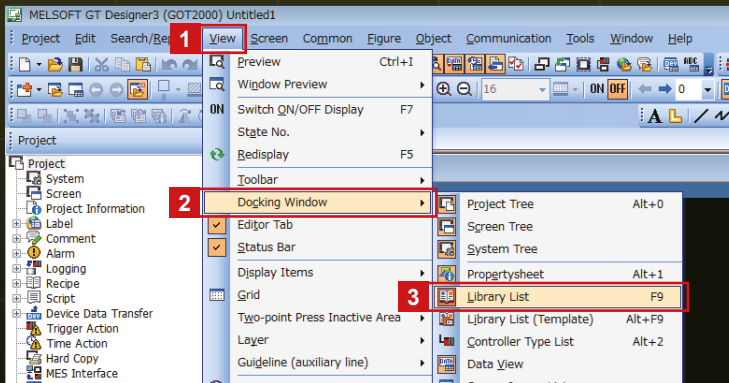

Keyboard samples

Appendices

Appendices Parts storage location

Various attractive parts are registered in the "system library" of our screen design software, GT Designer3.

◀ Select

- 1 [View]
- 2 [Docking Window]
- 3 [Library List]