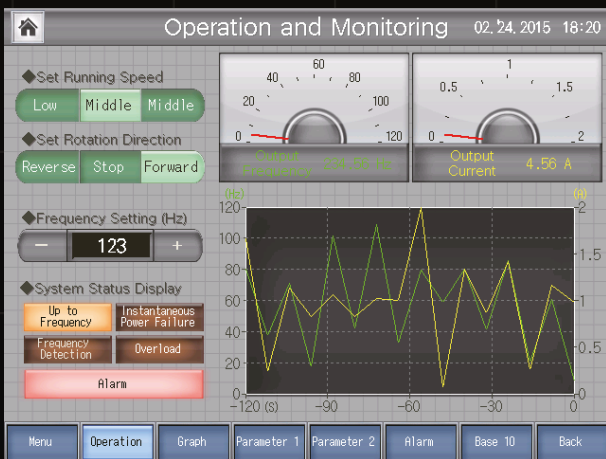

<FA Plastic>