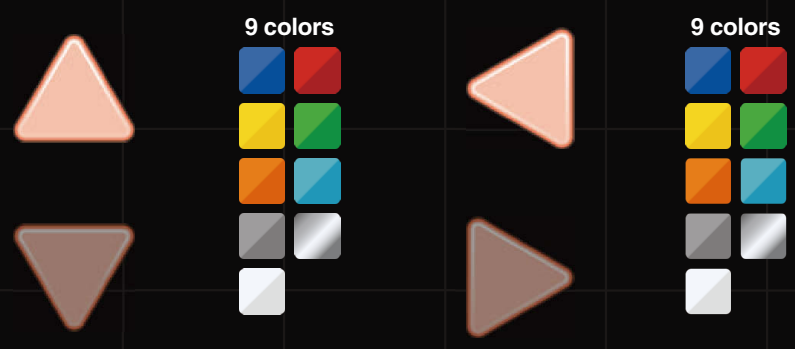

Search By Subject ... Smart / Smart Switch A2
Search By Function ... Switch_2 / Smart Switch A2