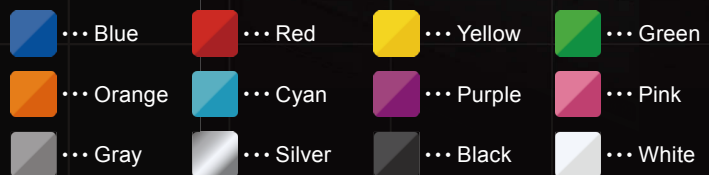

32-bit PNG parts for GOT2000 series

The part image remains sharp
and well-defined even after changing the size.

* The 32-bit PNG parts can be used with the GOT2000 series only.
* PNG parts other than 32-bit colors are not supported.

Meanings of icons

Framed
...
Frameless

The icons indicate whether a target part has a frame.

The icons indicate available colors for a target part.

INDEX

	<h2>FA Metallic</h2>	<p>Framed</p> <p>Frameless</p>	<ul style="list-style-type: none"> Lamp 4 Switch 5 Lamp Switch 9 Tab 11 Selector 12 Toggle 12
	<h2>FA Control</h2>	<p>Framed</p> <p>Frameless</p>	<ul style="list-style-type: none"> Lamp 13 Switch 14 Lamp Switch 18 Tab 19 Selector 19 Toggle 19
	<h2>FA Plastic</h2>	<p>Framed</p> <p>Frameless</p>	<ul style="list-style-type: none"> Lamp 20 Switch 22 Selector 24 Toggle 24
	<h2>Smart</h2>	<p>Frameless</p>	<ul style="list-style-type: none"> Lamp 25 Switch 26 Lamp Switch 31 Tab 31 Rotary 32 Selector 32 Toggle 33 SetKey 33
	<h2>Component parts</h2>	<p>Framed</p> <p>Frameless</p>	<ul style="list-style-type: none"> Frame Meter 34 Plate 36 Gesture 38 Slider 40 Arrow 42 Pict 44 Flag 45 Illustration 45
	<h2>Keyboard samples</h2>	<p>Frameless</p>	<ul style="list-style-type: none"> Numerical Key (Dec) 46 Numerical Key (Hex) 47 Ascii Key 48 Ascii Window Switch Key 51 KANA Key 52 Alarm Key 55 Document Display Key 58 HistoricalGraph Key 59 HistoricalDataList Key 60 KANA KANJI 61
<h2>Appendices</h2>			<ul style="list-style-type: none"> Parts storage location 62 Screen design examples 63