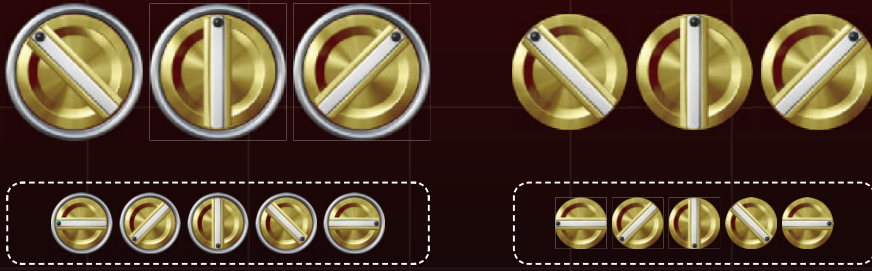

FA Metallic Selector

Framed / Frameless

Search By Subject ... FA Metallic / FA Metal 3Selector 1
Search By Function ... Selector_2 / FA Metal 3Selector 1

10 colors