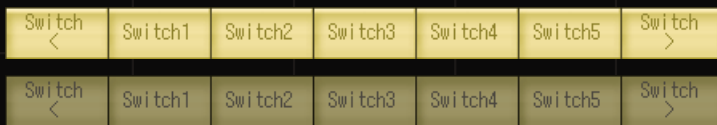

8 colors

8 colors

FA Metallic

FA Control

FA Plastic

Smart

Component parts

Keyboard samples

Appendices