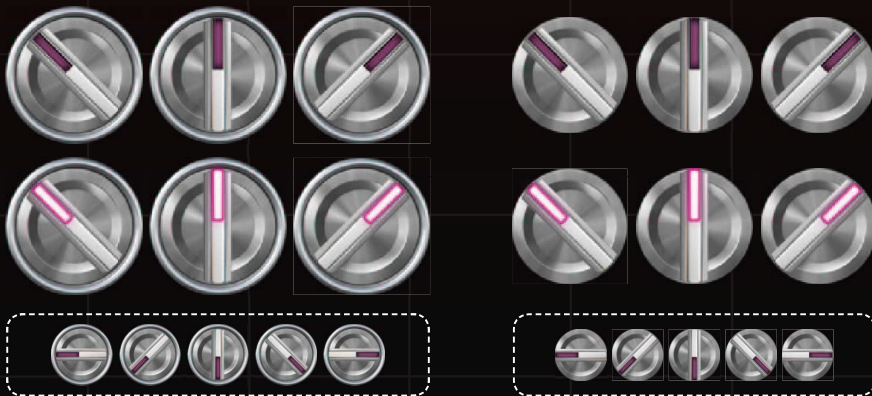

FA Metallic Selector

Framed / Frameless

Search By Subject ... FA Metallic / FA Metal 3Selector 1
Search By Function ... Selector_2 / FA Metal 3Selector 1

10 colors

9 colors

FA Metallic Toggle

Framed / Frameless

Search By Subject ... FA Metallic / FA Metal Toggle 1
Search By Function ... Toggle_2 / FA Metal Toggle 1

10 colors

9 colors

Search By Subject ... FA Metallic / FA Metal Toggle Figure 1
Search By Function ... Toggle Figure / FA Metal Toggle Figure 1

10 colors

FA Metallic

FA Control

FA Plastic

Smart

Component parts

Keyboard samples

Appendices