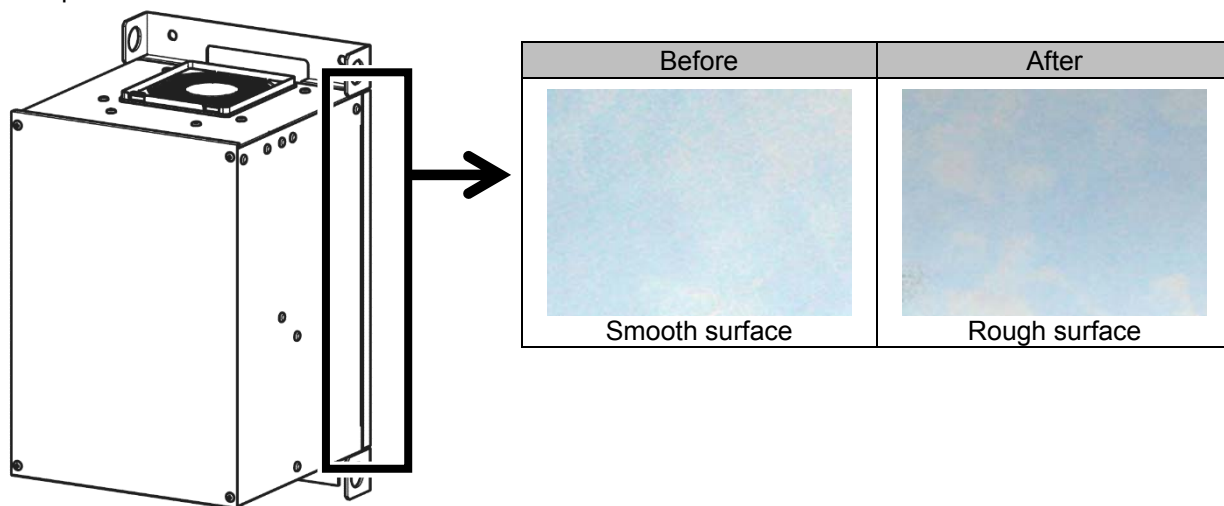

Outer Appearance Change of the Inverter Option FR-XCB Reactor

Thank you for your continued patronage of Mitsubishi Electric drive control products.
The outer appearance of the FR-XCB reactor will be changed.

1. Products Affected

FR-XCB reactors

2. Details of the Change

The surface treatment of the chassis on the back of the product will be changed as shown below.
The change does not affect the quality, performance, or specifications of the product.

Example: FR-XCB-18.5K

3. Date of Change

The change will be sequentially applied to the products manufactured in April 2019 or later.

4. Product Identification

The products can be identified visually.

Date of issue	March 2019	Title	Outer Appearance Change of the Inverter Option FR-XCB Reactor	Mitsubishi Electric Corp., Nagoya Works 5-1-14 Yada-minami, Higashi-ku, Nagoya 461-8670 Tel.: +81 (52) 721-2111 Main line