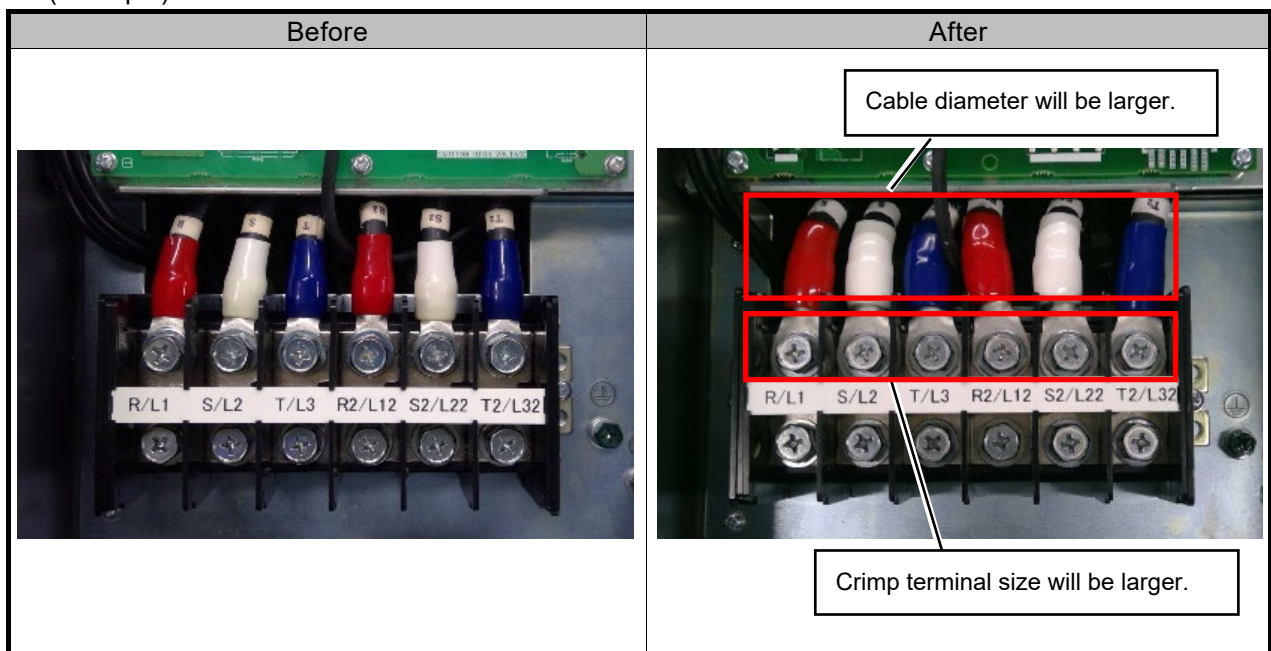

(Example)

3. Date of Change

The change will be applied to the products manufactured in February 2022 or later.

4. Product Identification

The products can be identified visually.

Date of issue January 2022	Title Appearance Change of the General-Purpose Inverter Option FR-XCB Reactor	Mitsubishi Electric Corp., Nagoya Works 5-1-14 Yada-minami, Higashi-ku, Nagoya 461-8670 Tel.: +81 (52) 721-2111 Main line
--------------------------------------	---	---