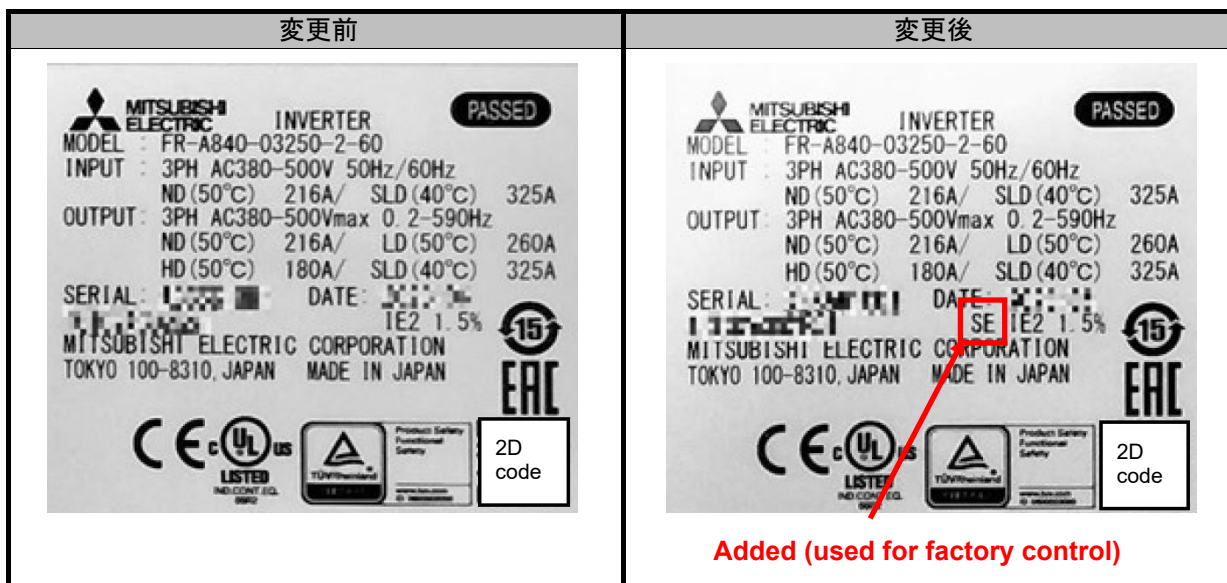

2. Details of Change

The indication enclosed in red will be added on the rating plate of the products.
 The change does not affect the quality, performance, or specifications of the products.

(Example) Rating plate of the FR-A840-03250-2-60