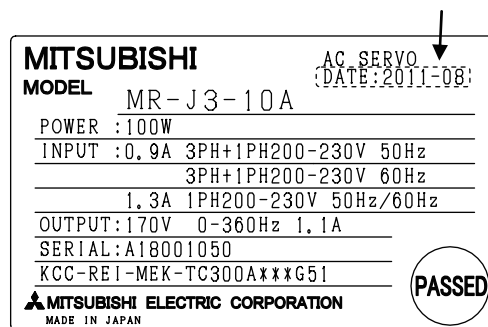

Sales and Service

Addition of Manufacture Year and Month Indication to General-purpose AC Servo Amplifiers

Thank you for your continued patronage of the Mitsubishi general-purpose AC servo and FA products. This document provides information about an indication added to the rating plate on the side of a servo amplifier. This change does not affect the servo amplifier functions or performance. We ask for your understanding in this matter.

The indication of the manufacture year and month is added to the rating plate.

The year and month of manufacture is added here.

Figure 1. Example of indication on MR-J3 series rating plate

4. Schedule

This change will be made sequentially from the August 2011 production.