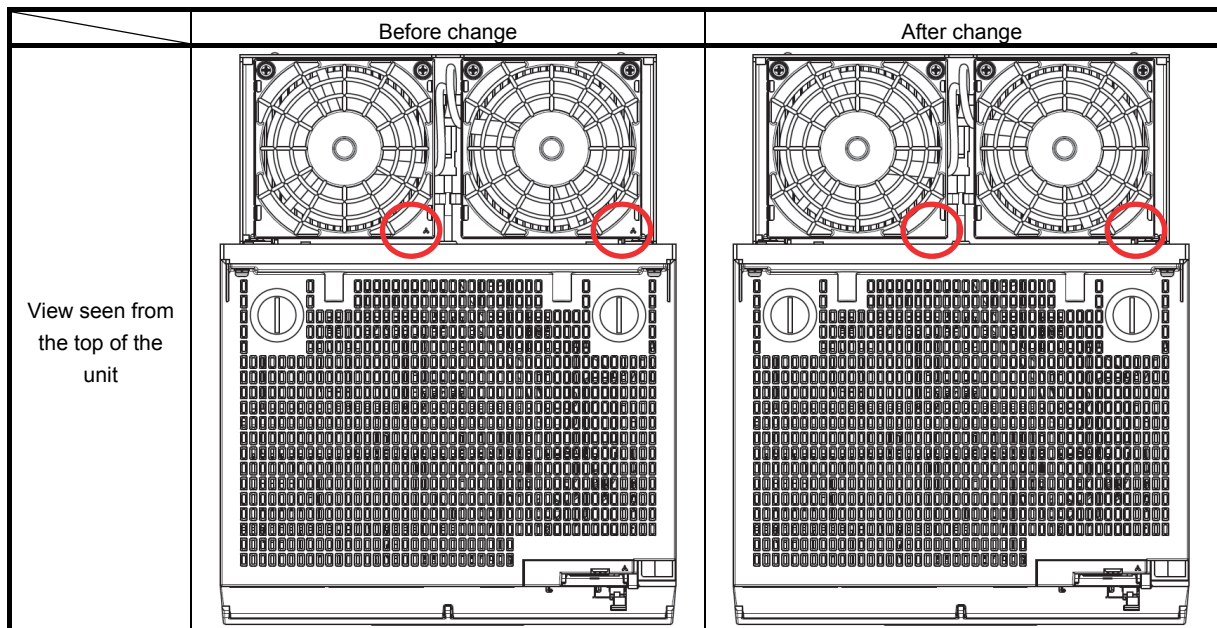

Sales and Service

Changes to the Cases of MR-J4-DU and MR-CR of General-Purpose AC Servo Amplifiers

Thank you for your continued patronage of the Mitsubishi general-purpose AC servo and Mitsubishi Electric FA products.

We will make changes to the cases of MR-J4-DU and MR-CR as follows. We ask for your understanding in this matter.

1. Target Models

Drive unit: MR-J4-DU_ (30 kW to 55 kW, 200 V/400 V)

Converter unit: MR-CR55K_ (200 V/400 V)

2. Purpose

To improve the obtainability of the case parts

3. Details of the Change

The corporate logos on the top of the unit will be deleted as follows.

4. Schedule

This change will be made sequentially from the May 2016 production.

There may be cases where both the former and new products exist in the distribution stage.

The above change does not affect the functions and performance of the servo amplifier.

Date of issue	February 2016	Title	Changes to the Cases of MR-J4-DU and MR-CR of General-Purpose AC Servo Amplifiers	Mitsubishi Electric Corp., Nagoya Works 1-14, Yada-minami 5-chome, Higashi-ku, Nagoya 461-8670 Tel.: +81 (52) 721-2111 Main line