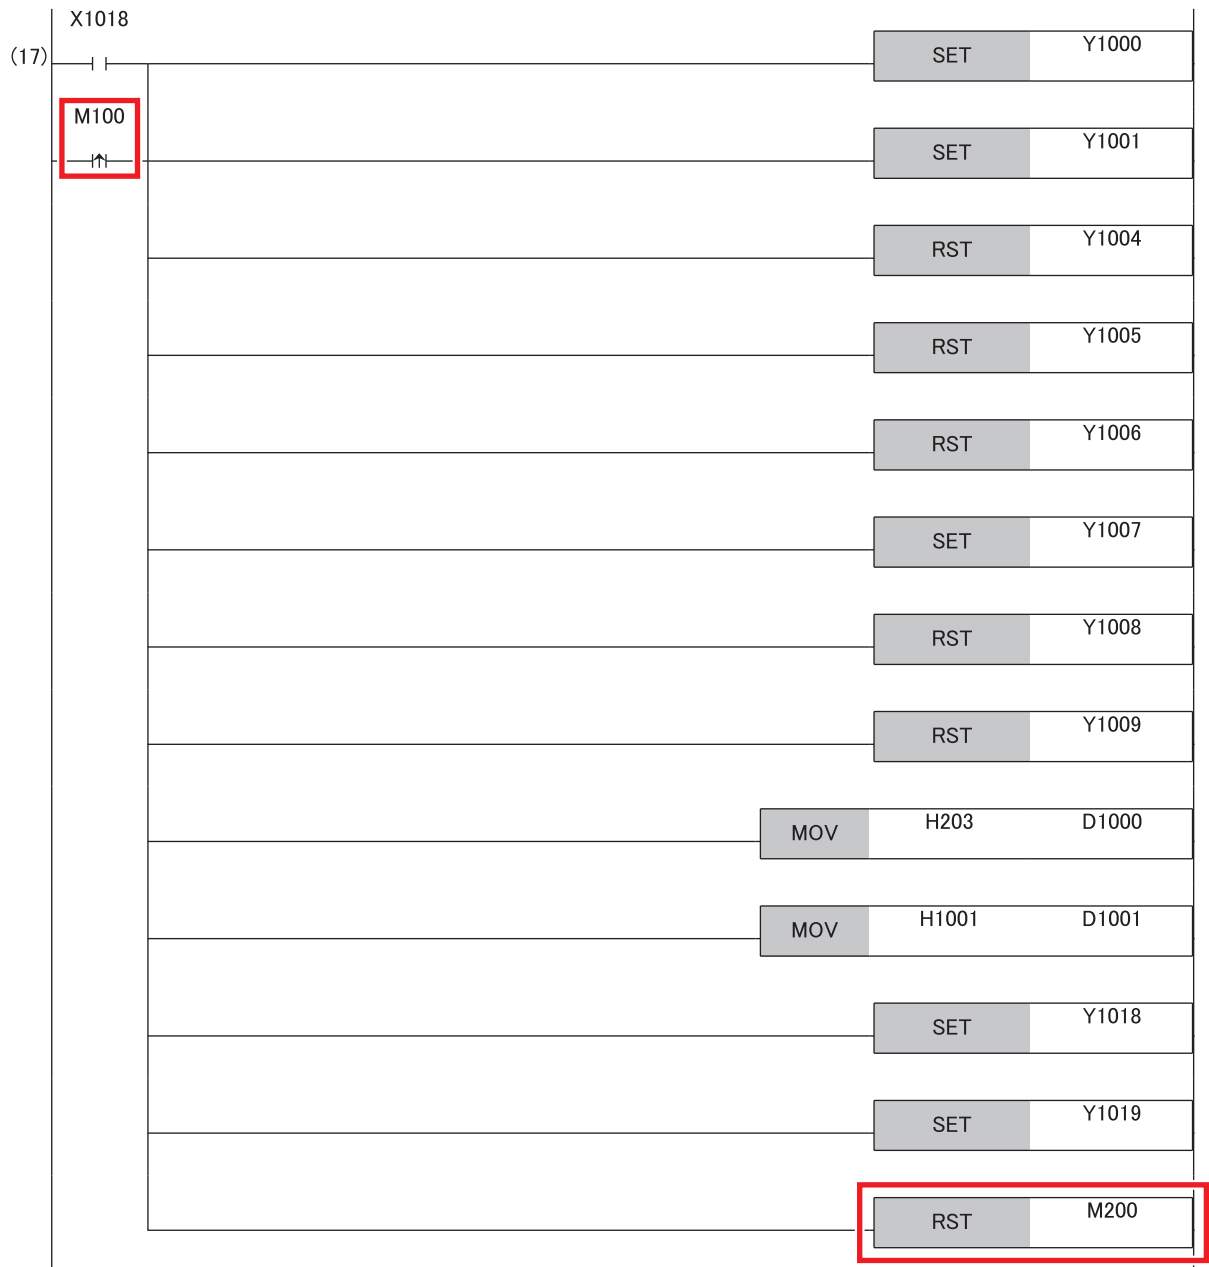

FA-D-0360-A