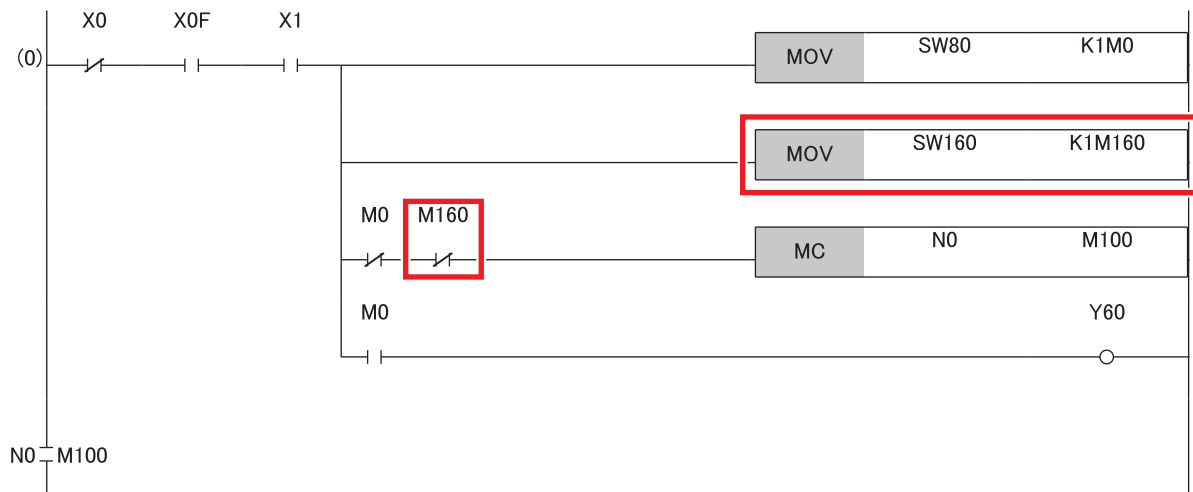

3 対策方法

AJ65SBT2B-64AD形アナログ-デジタル変換ユニットユーザーズマニュアル(詳細編)(SH-080965)のプログラム例に対して、赤枠で囲んだ部分を修正してください。

下記は、マスタ局がMELSEC iQ-Rシリーズの場合のプログラム例です。