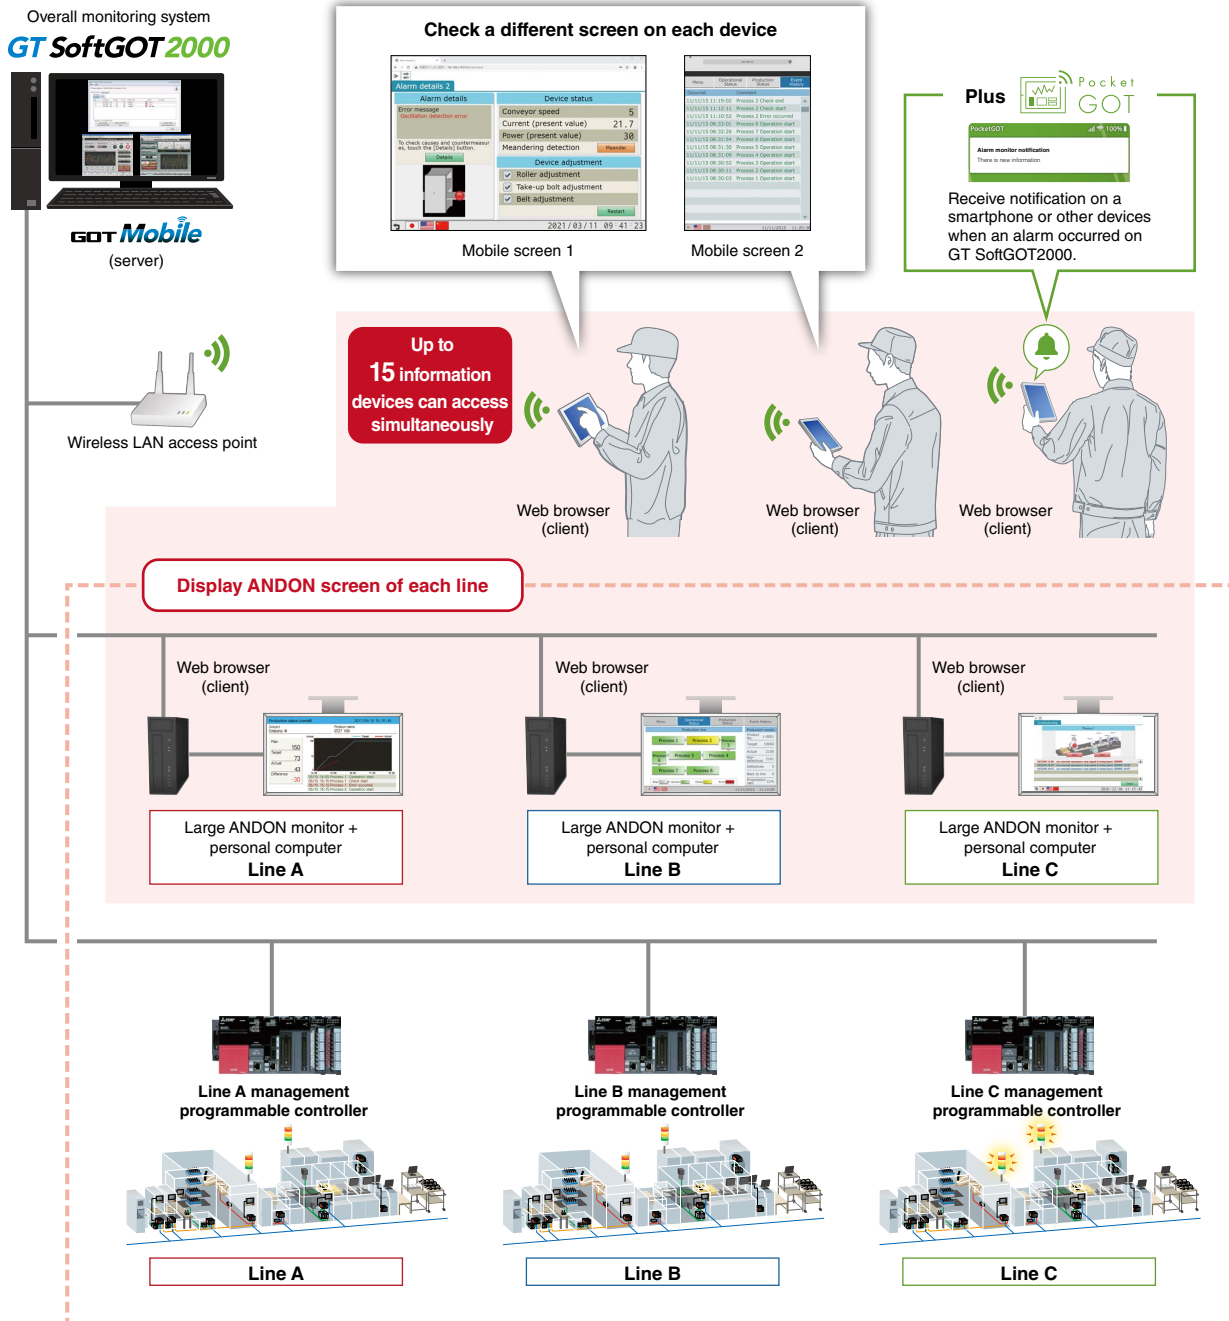

## GOT Mobile function

With the GOT Mobile function, the equipment status can be checked via on-site GOT or GT SoftGOT2000 using a web browser on information devices from a remote location. Multiple information devices can simultaneously access the GOT or GT SoftGOT2000 so that you can view and operate a different screen on each device.

### Specification comparison

GOT Mobile function server	Number of simultaneous connections from clients	Required license
GOT2000	Maximum <b>5</b>	• GOT Mobile Function License for GOT2000
GT SoftGOT2000	Maximum <b>15</b>	• License key for GT SoftGOT2000 • GOT Mobile Function License for GT SoftGOT2000

## GT SoftGOT2000

GT SoftGOT2000 is the HMI software that runs on personal computers and panel computers. It can be used to monitor and operate the information of industrial devices that are connected to a personal computer or a panel computer via a network.

## What is realized with GT SoftGOT2000 and the GOT Mobile function

The GOT Mobile function can be added to the overall monitoring system that utilizes GT SoftGOT2000 in order to setup multiple ANDON monitors, monitor the shop floor from your office, and visualize the entire factory. The equipment status can also be checked on mobile devices so that you can perform maintenance work smoothly.