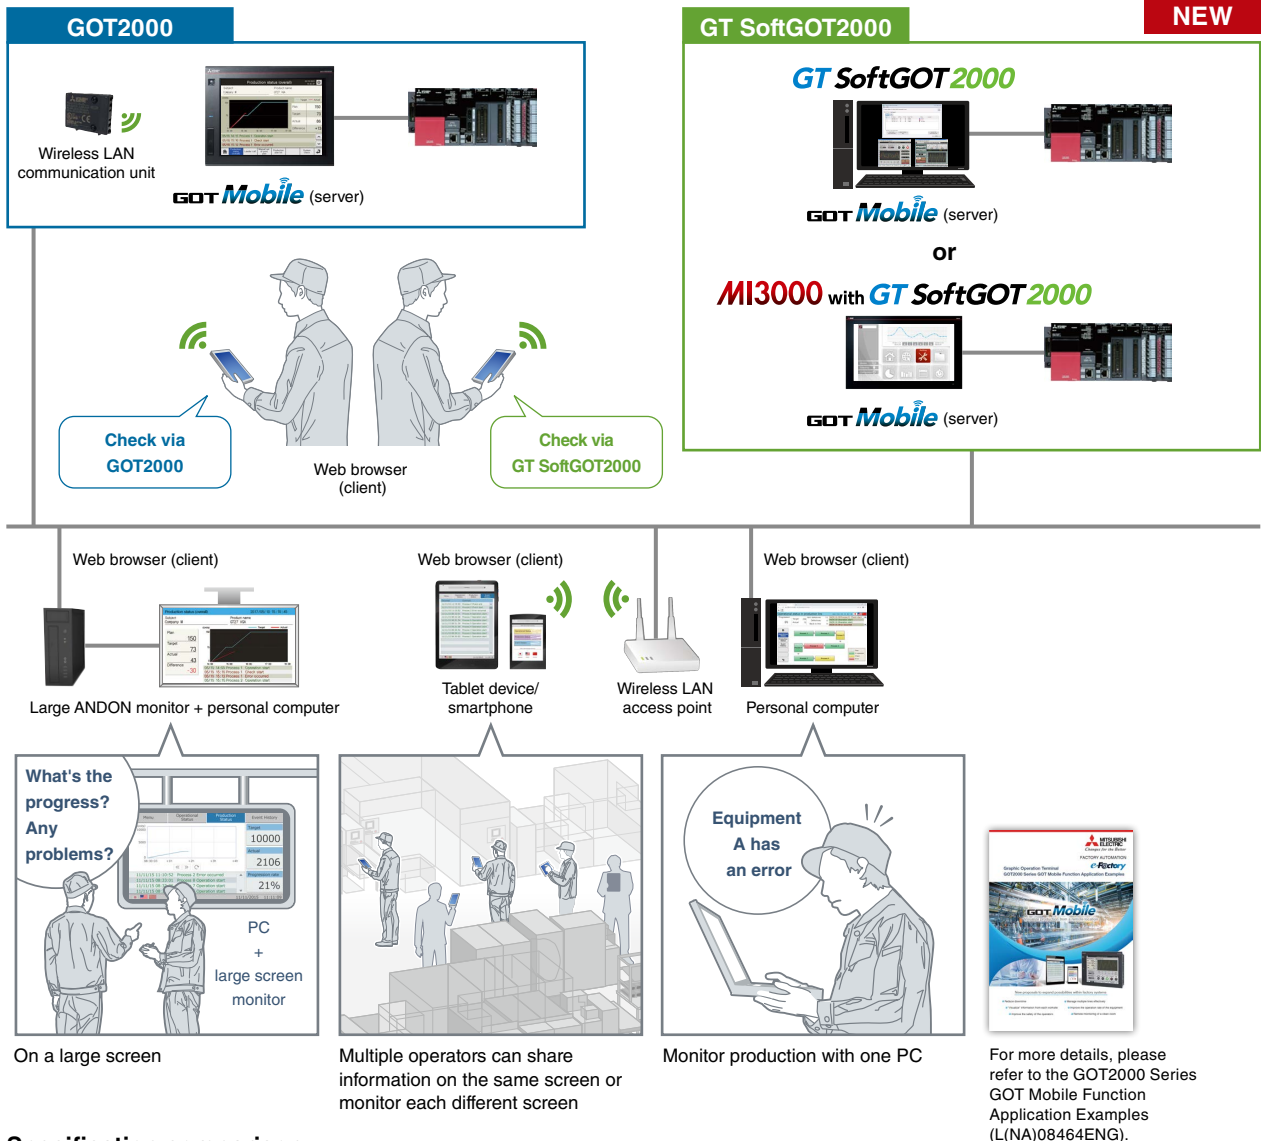

GOT Mobile function

With the GOT Mobile function, the equipment status can be checked via on-site GOT or GT SoftGOT2000 using a web browser on information devices from a remote location. Multiple information devices can simultaneously access the GOT or GT SoftGOT2000 so that you can view and operate a different screen on each device.

* The GOT Mobile Function License is required to use the GOT Mobile function.