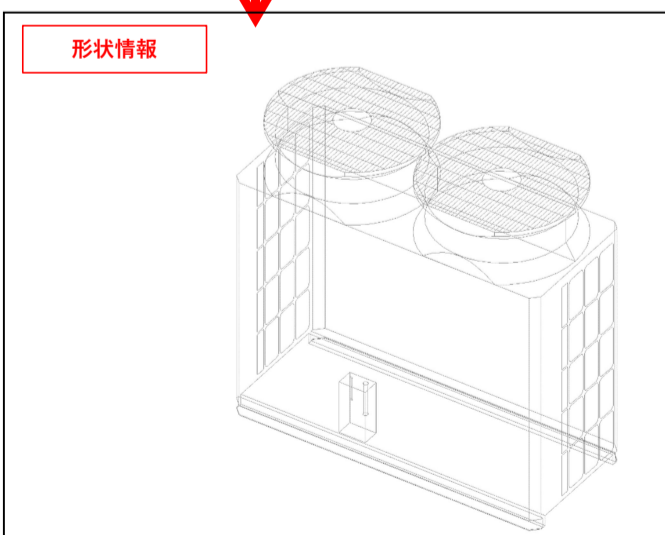

3DCADシンボル (形状情報) をダウンロード

WIN²K トップページ

The screenshot shows the WIN²K homepage with a search bar and navigation tabs. A red box highlights the 'BIM・3DCAD・属性情報' (BIM・3DCAD・Attribute Information) link in the '技術資料を探す' (Search Technical Documents) section. Below, the search results for 'PUHY-GP400DMG' are shown, with a red box highlighting the '3D CADシンボル (39KB)' link under the '絞り込み' (Filter) section.

This screenshot shows the search results for 'PUHY-GP400DMG'. A red box highlights the '3D CADシンボル (84KB)' link under the '絞り込み' (Filter) section. Below this, another red box highlights the 'BIM・3DCAD' and '3D CADシンボル (84KB) etc.' link.