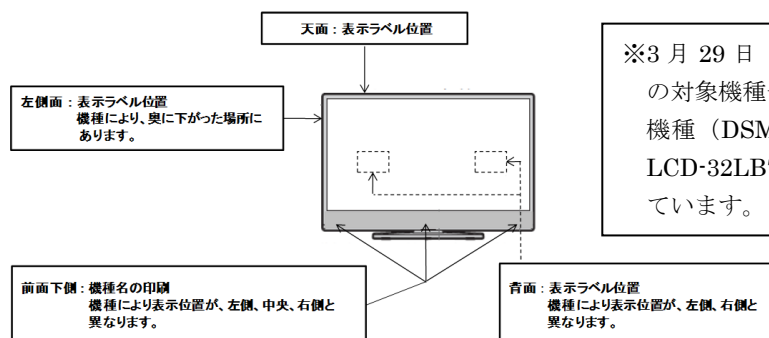

形名
DSM-19L3
DSM-19L3-S
DSM-19L4
DSM-19L4-S
DSM-19L6
DSM-19L6-S
DSM-22L3
DSM-24L4
DSM-24L6
DSM-26L3
DSM-32L3
DSM-32L4
DSM-32L4-PW
DSM-32L6
DSM-40L3
DSM-40L4
DSM-40L4-PW
DSM-40L6
DSM-40L6(W)
DSM-50L3
DSM-50L4
DSM-50L4-PW
DSM-50L6
DSM-65L6

形名
LCD-19ATL40
LCD-19LB1
LCD-19LB10
LCD-19LB10DS
LCD-19LB3
LCD-19LB4
LCD-19LB6
LCD-19MX40
LCD-22LB1
LCD-22LB3
LCD-22ML1
LCD-22ML10
LCD-22MX40
LCD-22MX45
LCD-24LB4
LCD-24LB6
LCD-26BHR35
LCD-26LB3
LCD-26ML10
LCD-26MX45
LCD-26MX55
LCD-A26BHR3
LCD-G26BHR3
LCD-V26BHR3
LCD-29BW4
LCD-A29BHR4
LCD-V29BHR4
LCD-32BHR35
LCD-32BW6
LCD-32CB1
LCD-32CB2
LCD-32H5500X
LCD-32H5BX
LCD-32LB3
LCD-32LB4
LCD-32LB5
LCD-32LB6
LCD-32LB7
LCD-32LB6H
LCD-32ML1
LCD-32ML10
LCD-32ML10DS
LCD-32MR2
LCD-32MX40
LCD-32MX45
LCD-A32BHR3
LCD-A32BHR6
LCD-G32BHR3
LCD-V32BHR3
LCD-V32BHR6

形名
LCD-39BW4
LCD-39BW6
LCD-39LSR4
LCD-39LSR5
LCD-39LSR6
LCD-A39BHR4
LCD-A39BHR6
LCD-V39BHR4
LCD-V39BHR6
LCD-40BHR35
LCD-40CV6H
LCD-40DRW2
LCD-40DRW2-W
LCD-40MDR2
LCD-40MDR2Z
LCD-40MDR3
LCD-40ML3
LCD-40ML4
LCD-40ML6
LCD-40MLW1
LCD-40MLW2
LCD-40MXW400
LCD-A40BHR3
LCD-G40BHR3
LCD-V40BHR3
LCD-V40MDR3
LCD-46MDR2
LCD-46MDR3
LCD-V46MDR3
LCD-50CV6H
LCD-50LSR4
LCD-50LSR5
LCD-50LSR6
LCD-50MLW3
LCD-50MLW4
LCD-50MLW5
LCD-50MLW6H
LCD-55LSR3
LCD-55LSR3BK
LCD-55MDR2
LCD-58LS1
LCD-58LSR7
LCD-X58PR1
LCD-65LBW6H
LCD-65LS1
LCD-X65PR1

※3月29日(日)に公表した「お知らせ」の対象機種一覧表に誤りがありました。3機種(DSM-40L6(W)、LCD-19ATL40、LCD-32LB7)を追加し、1機種を削除しています。

※機種により表示位置が異なります。上記位置のいずれかに印刷、または、ラベル表示しております。
図示の矢印に示す場所は、概略の表示位置を示します。実際は、異なる場合があります。